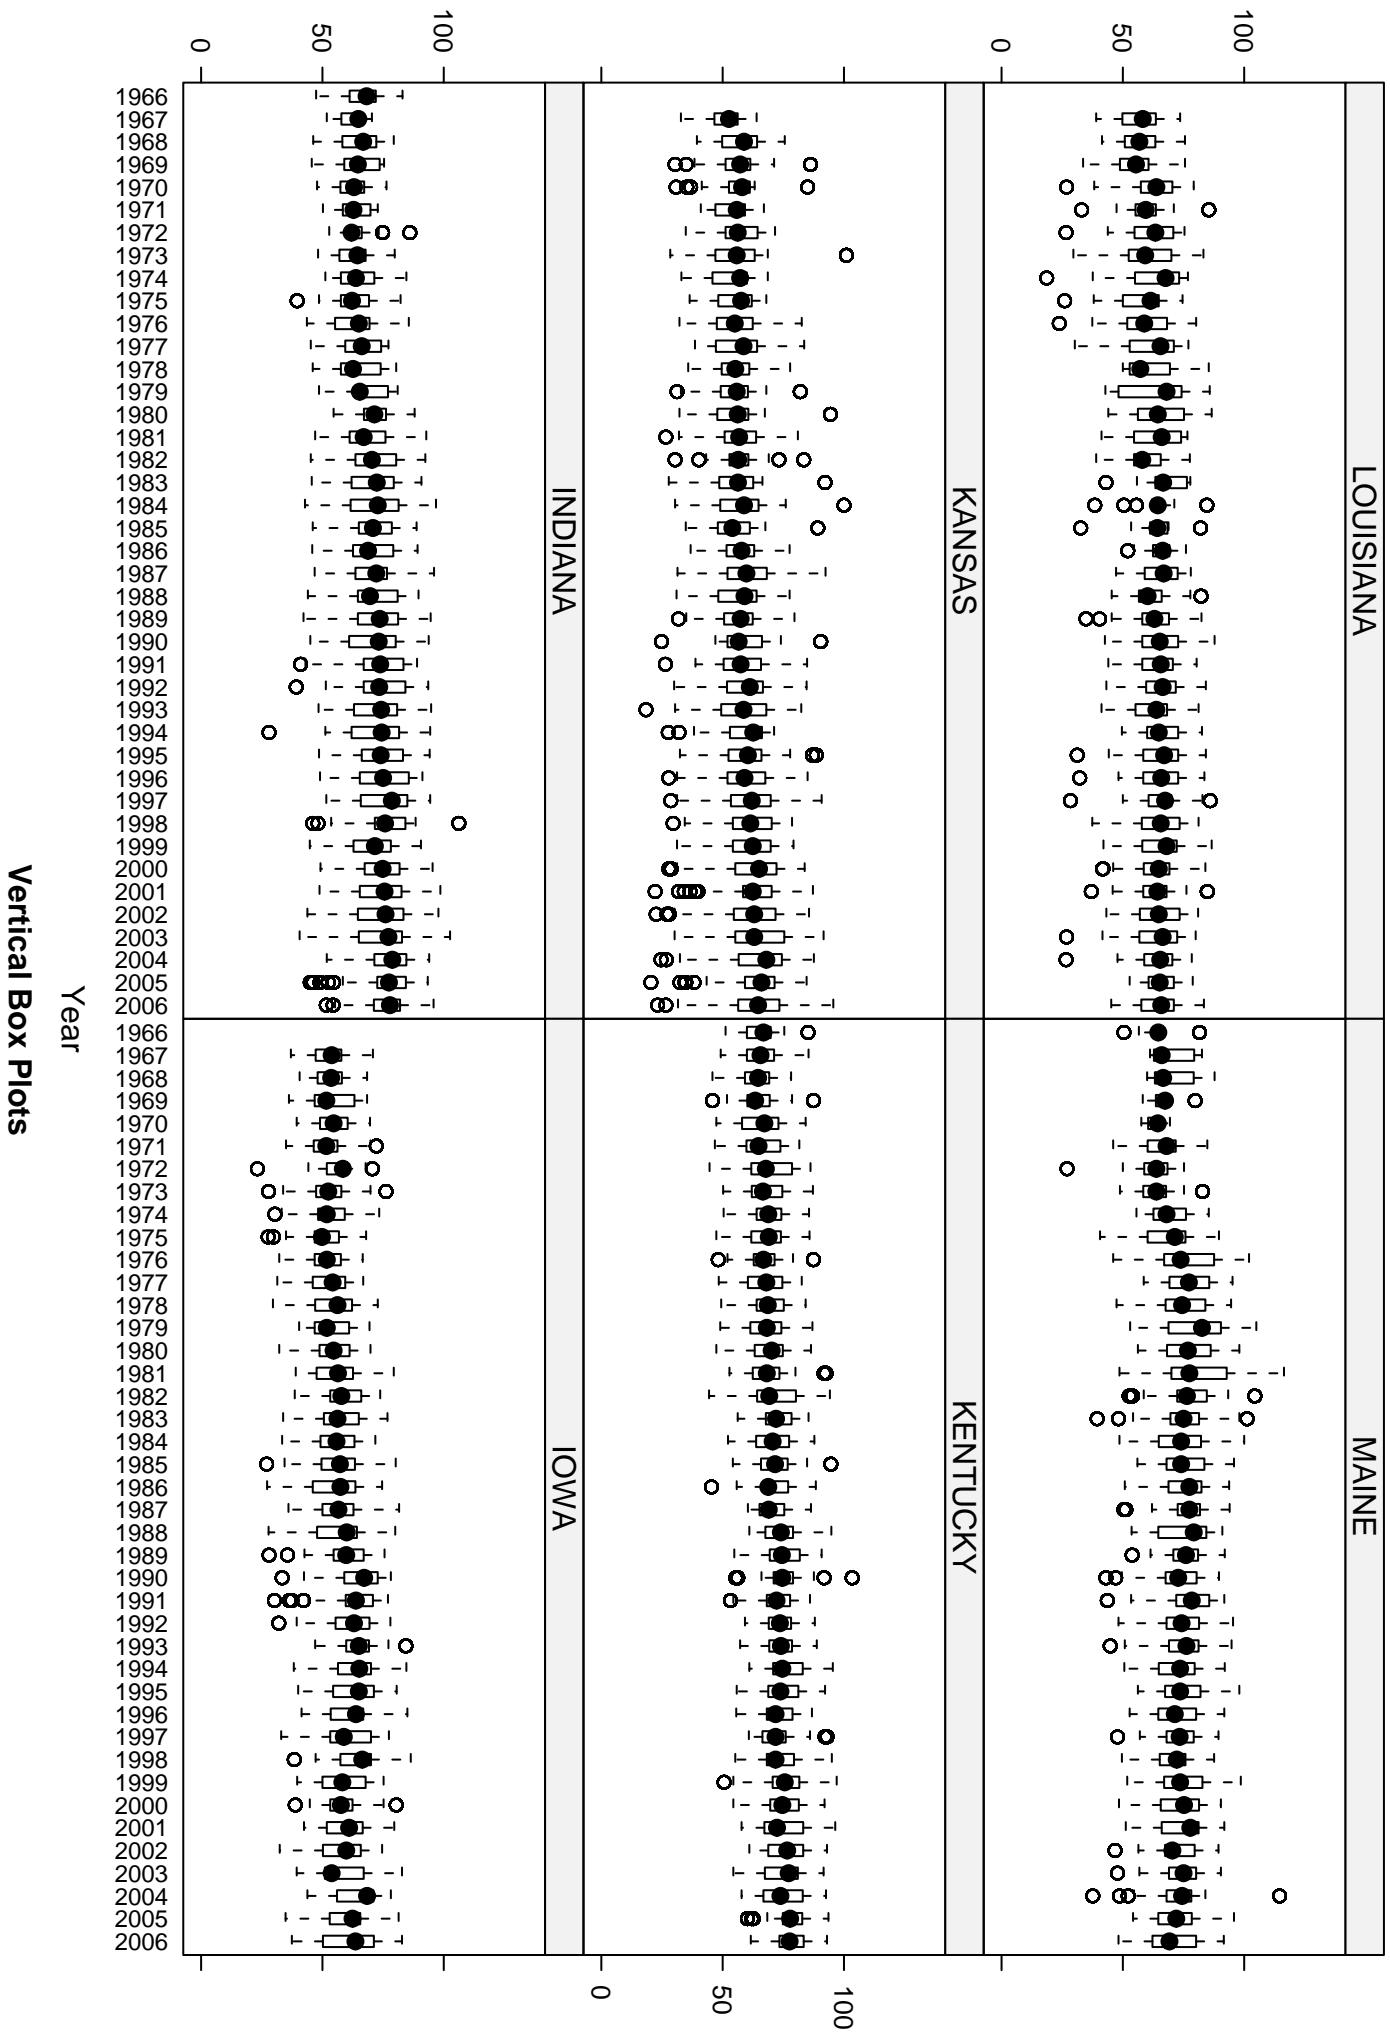

Species Richness Estimates by State

Species Richness Estimates by State

Est. Species Richness (Jack1)

Vertical Box Plots

Year

Species Richness Estimates by State

Est. Species Richness (Jack1)

Species Richness Estimates by State

Est. Species Richness (Jack1)

Species Richness Estimates by State

Est. Species Richness (Jack1)

Vertical Box Plots

Year

Species Richness Estimates by State

Est. Species Richness (Jack1)

Species Richness Estimates by State

Est. Species Richness (Jack1)

Vertical Box Plots

Year

Species Richness Estimates by State

Est. Species Richness (Jack1)

Species Richness Estimates by State

Est. Species Richness (Jack1)