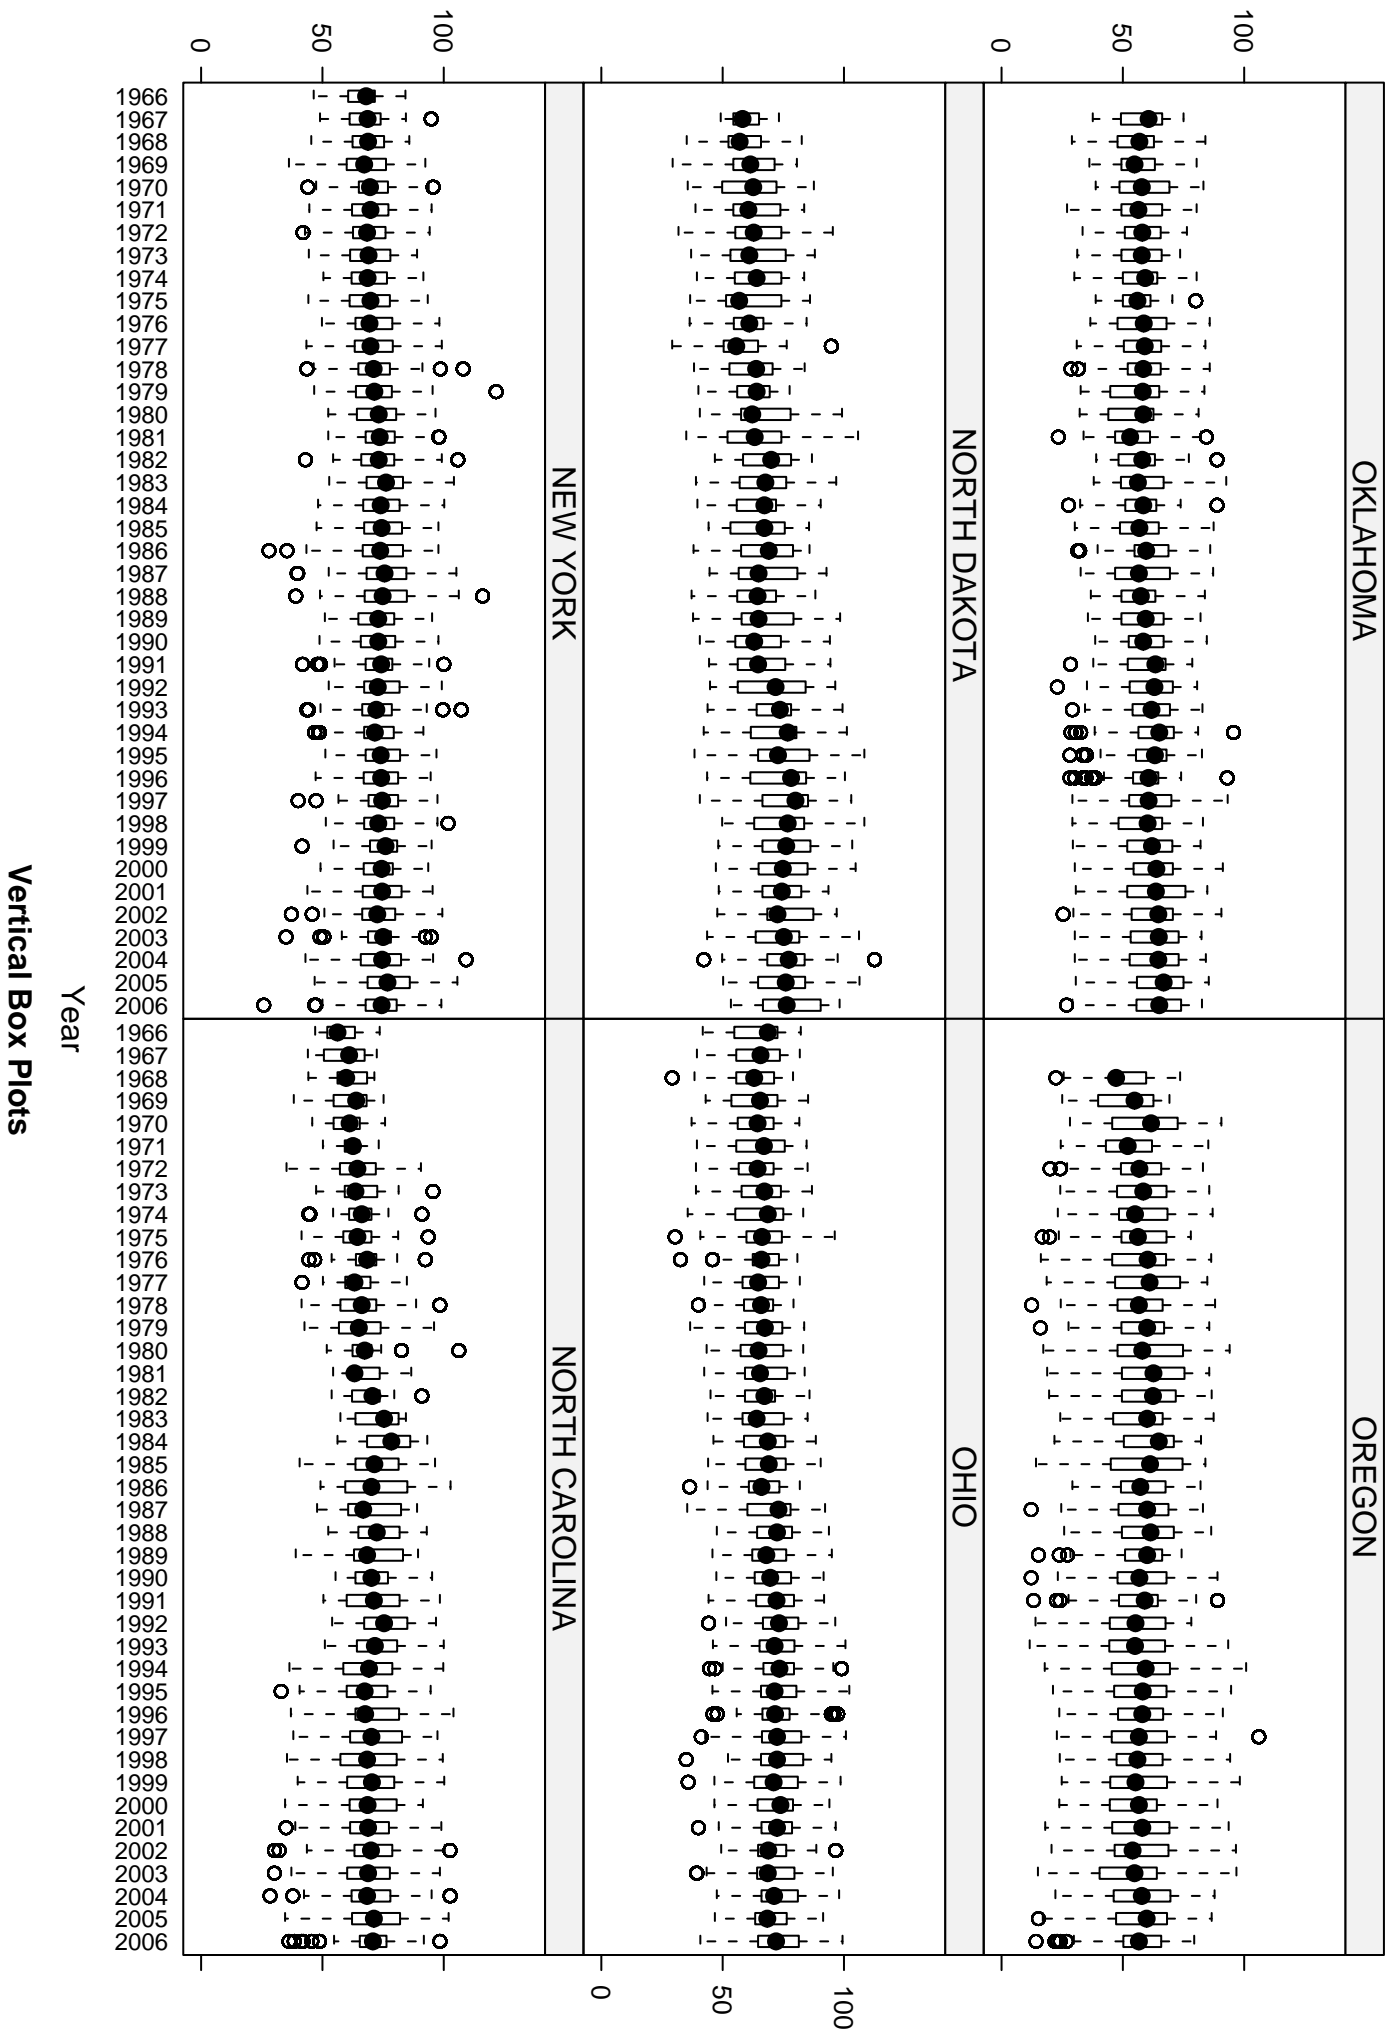

Species Richness Estimates by State

Species Richness Estimates by State

Est. Species Richness (Jack1)

Vertical Box Plots

Year

Species Richness Estimates by State

Est. Species Richness (Jack1)

Species Richness Estimates by State

Est. Species Richness (Jack1)

Species Richness Estimates by State

Est. Species Richness (Jack1)

Vertical Box Plots

Year

Species Richness Estimates by State

Est. Species Richness (Jack1)

Species Richness Estimates by State

Est. Species Richness (Jack1)

Vertical Box Plots

Year

Species Richness Estimates by State

Est. Species Richness (Jack1)

Species Richness Estimates by State

Est. Species Richness (Jack1)