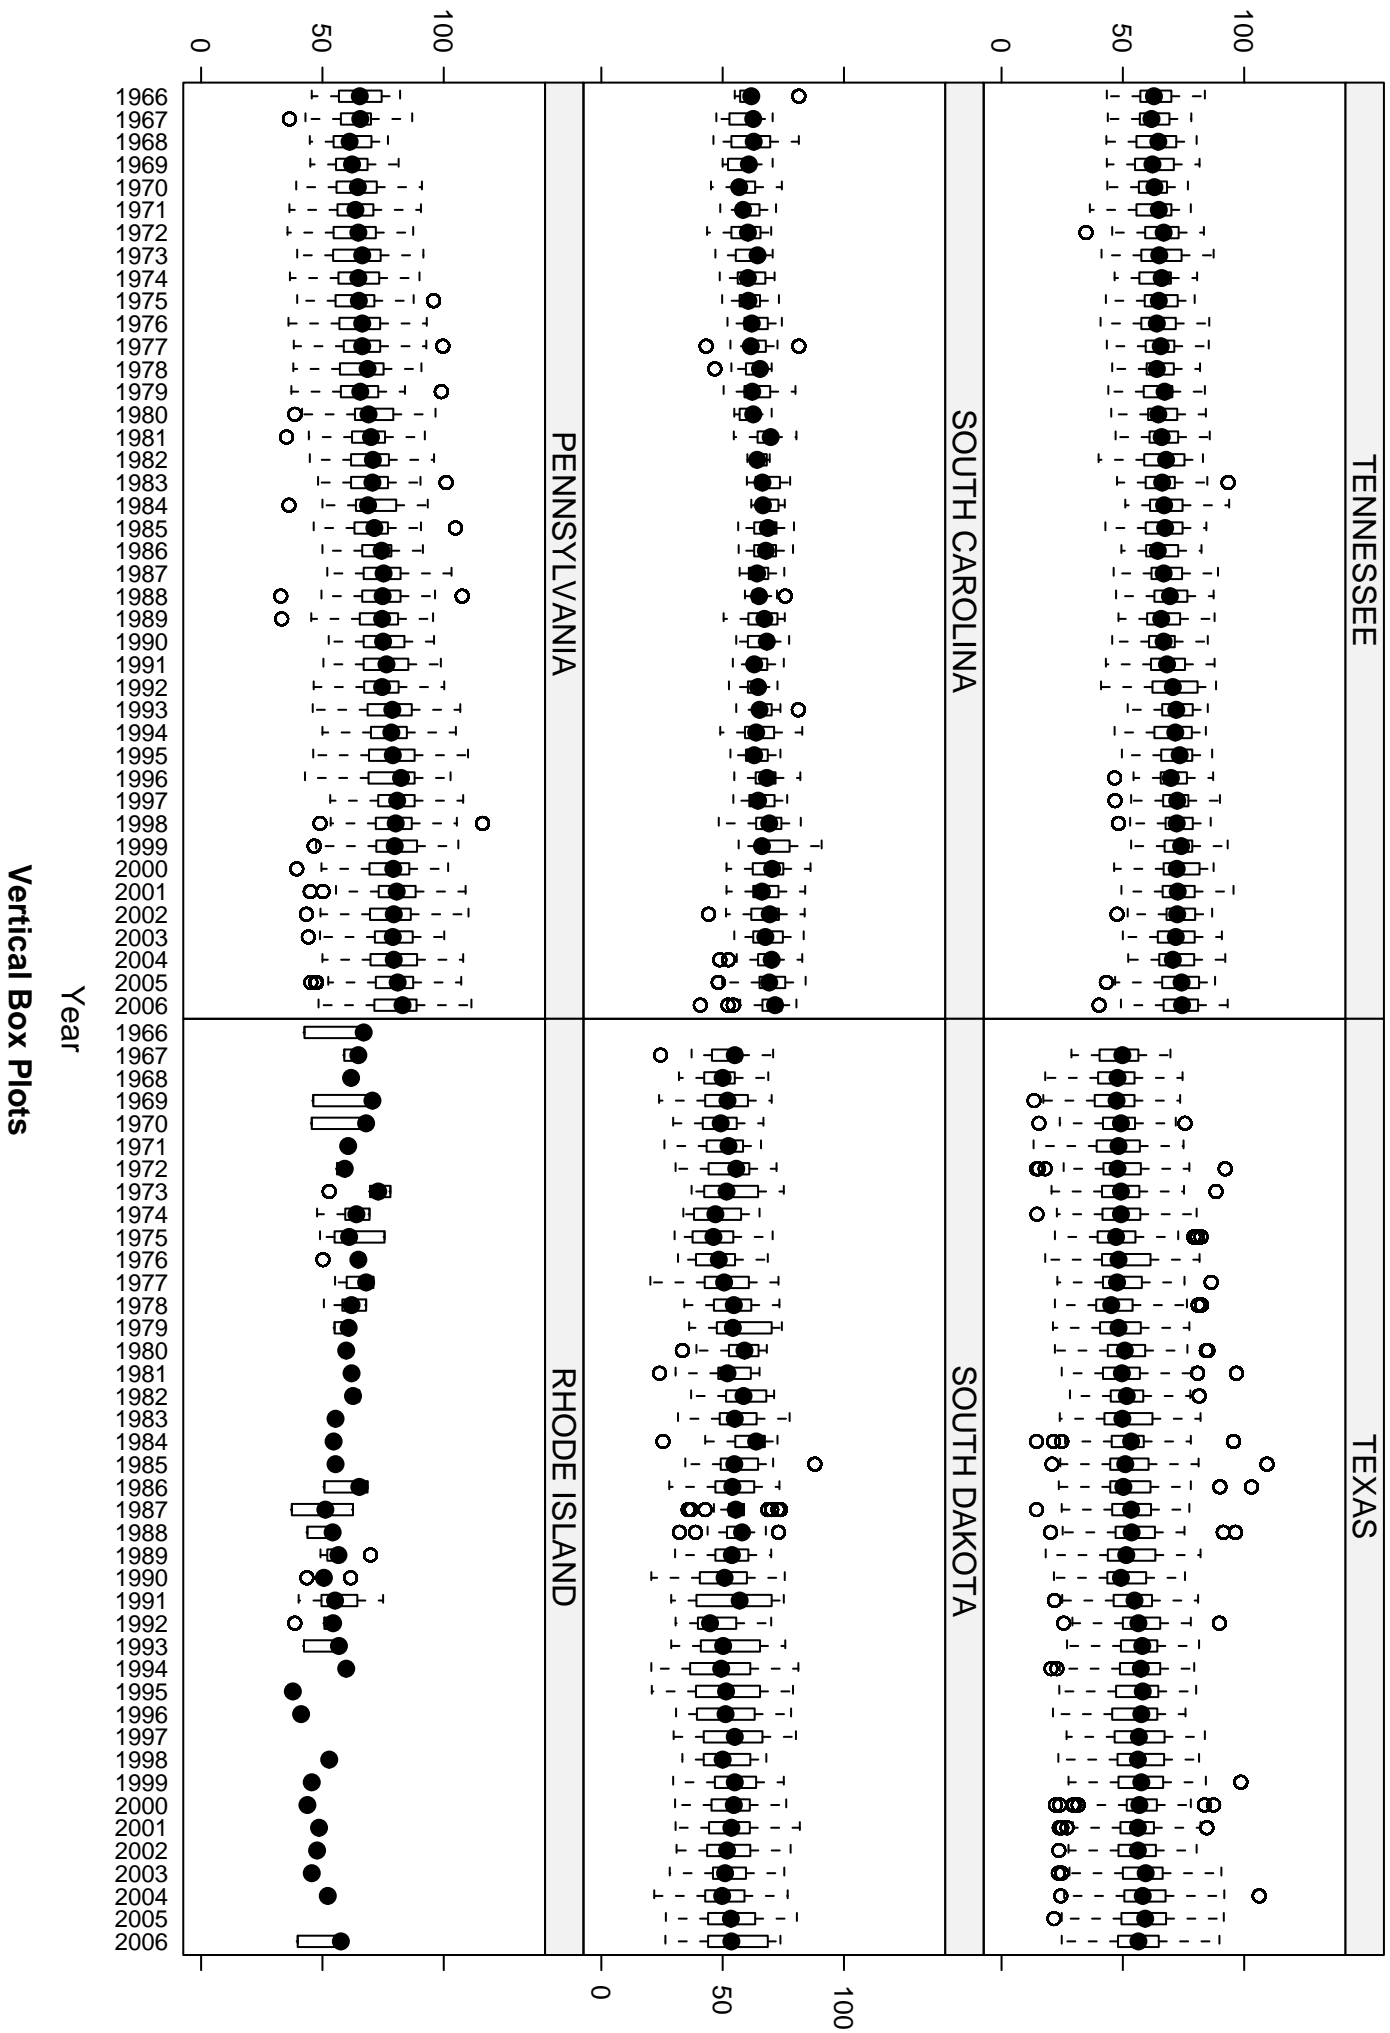

Species Richness Estimates by State

Species Richness Estimates by State

Est. Species Richness (Jack1)

Vertical Box Plots

Year

Species Richness Estimates by State

Est. Species Richness (Jack1)

Species Richness Estimates by State

Est. Species Richness (Jack1)

Species Richness Estimates by State

Est. Species Richness (Jack1)

Vertical Box Plots

Year

Species Richness Estimates by State

Est. Species Richness (Jack1)

Species Richness Estimates by State

Est. Species Richness (Jack1)

Vertical Box Plots

Year

Species Richness Estimates by State

Est. Species Richness (Jack1)

Species Richness Estimates by State

Est. Species Richness (Jack1)