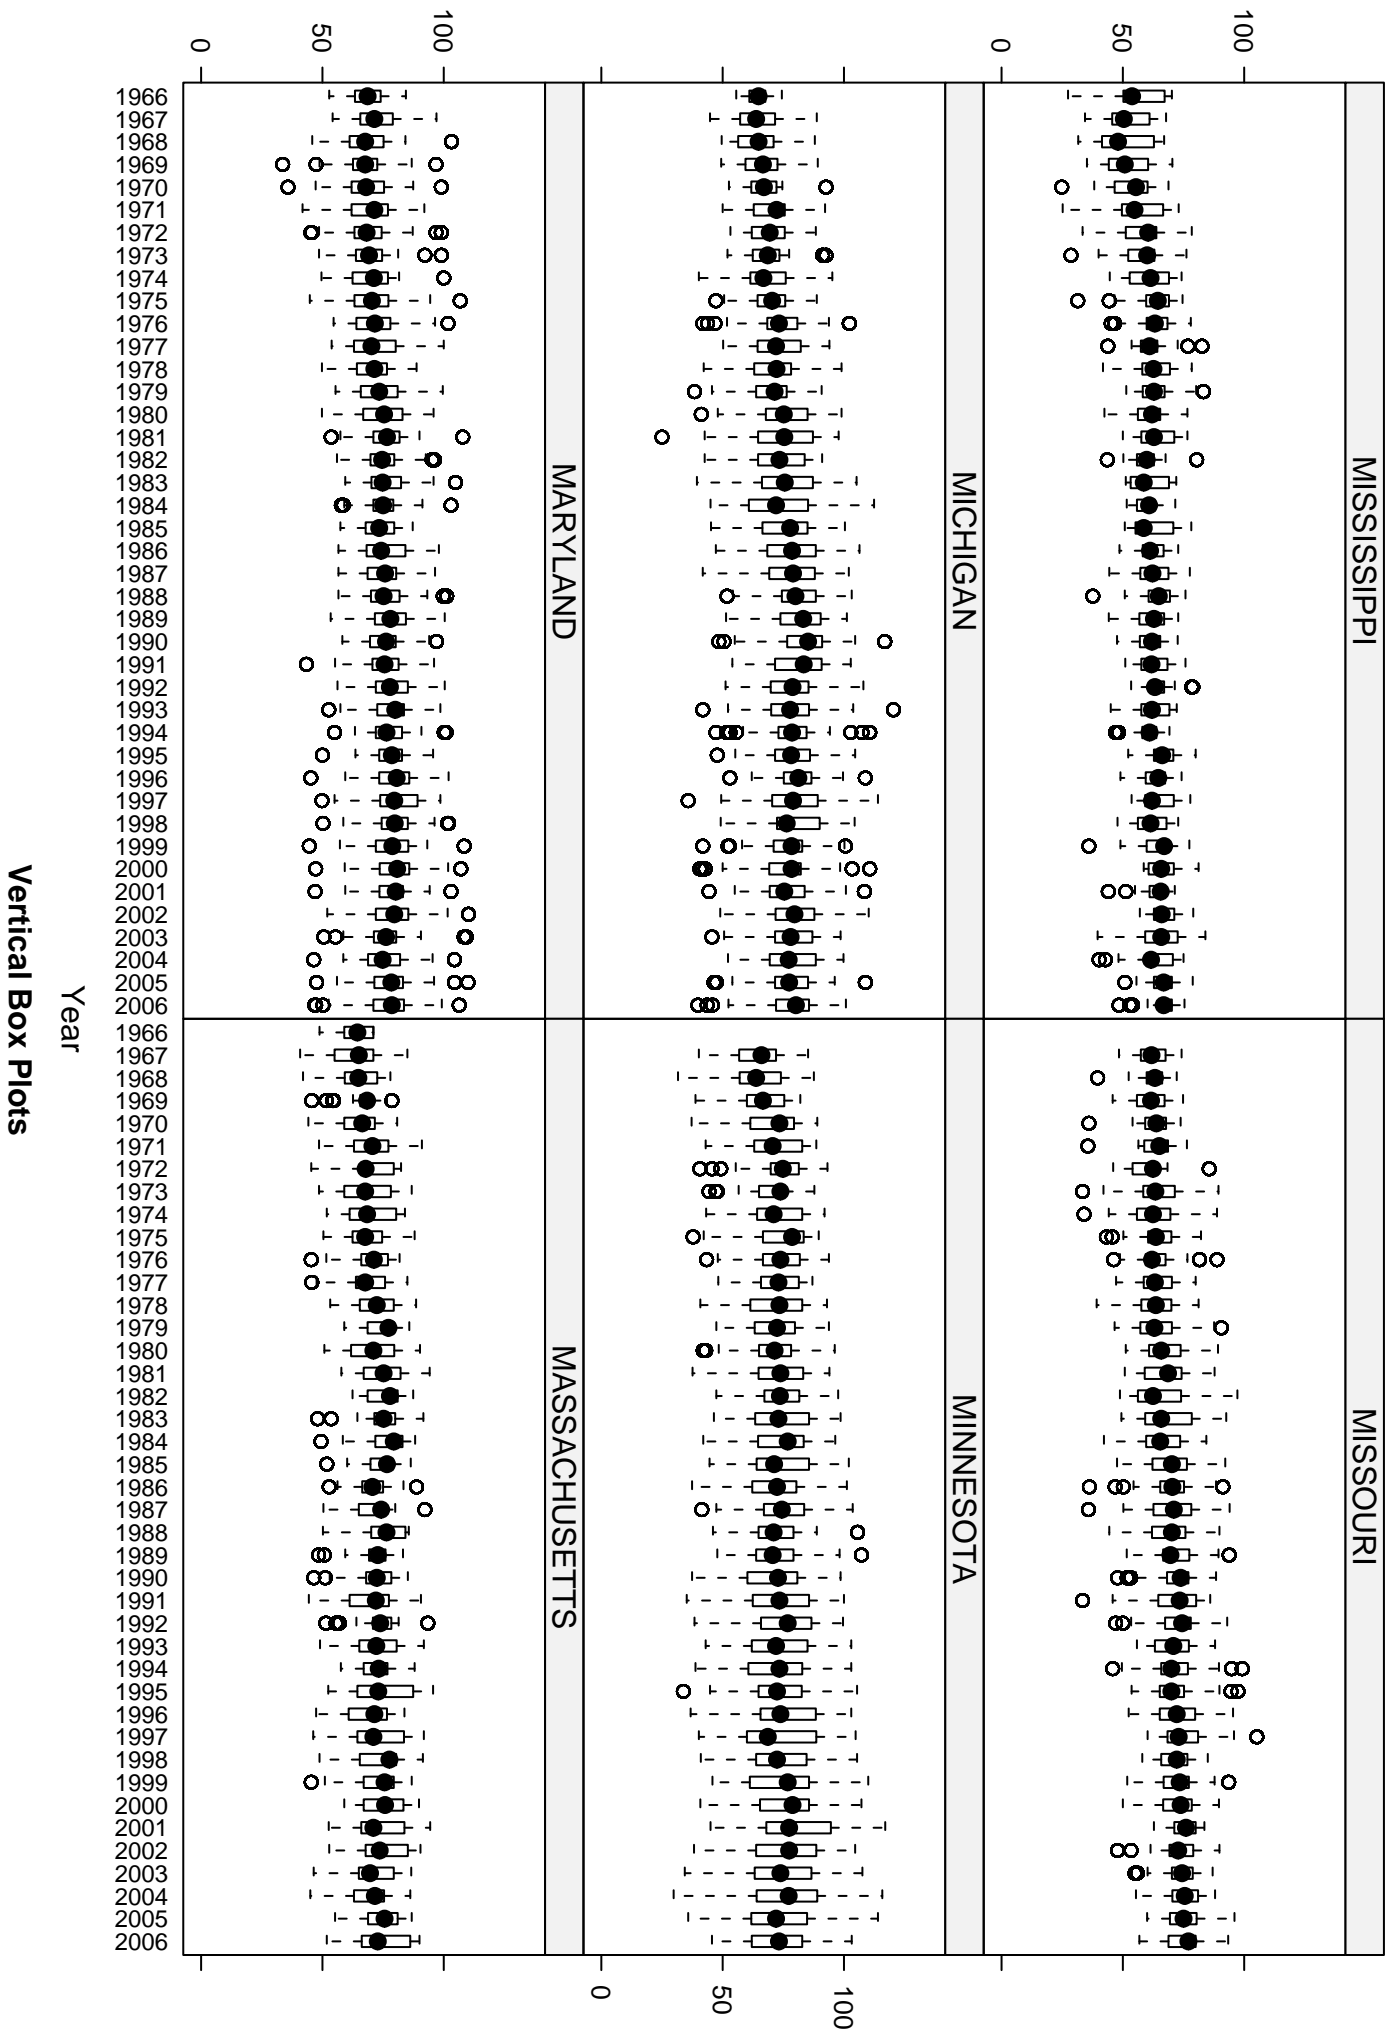

Species Richness Estimates by State

Species Richness Estimates by State

Est. Species Richness (Jack1)

Vertical Box Plots

Year

Species Richness Estimates by State

Est. Species Richness (Jack1)

Species Richness Estimates by State

Est. Species Richness (Jack1)

Species Richness Estimates by State

Est. Species Richness (Jack1)

Vertical Box Plots

Year

Species Richness Estimates by State

Est. Species Richness (Jack1)

Species Richness Estimates by State

Est. Species Richness (Jack1)

Vertical Box Plots

Year

Species Richness Estimates by State

Est. Species Richness (Jack1)

Species Richness Estimates by State

Est. Species Richness (Jack1)