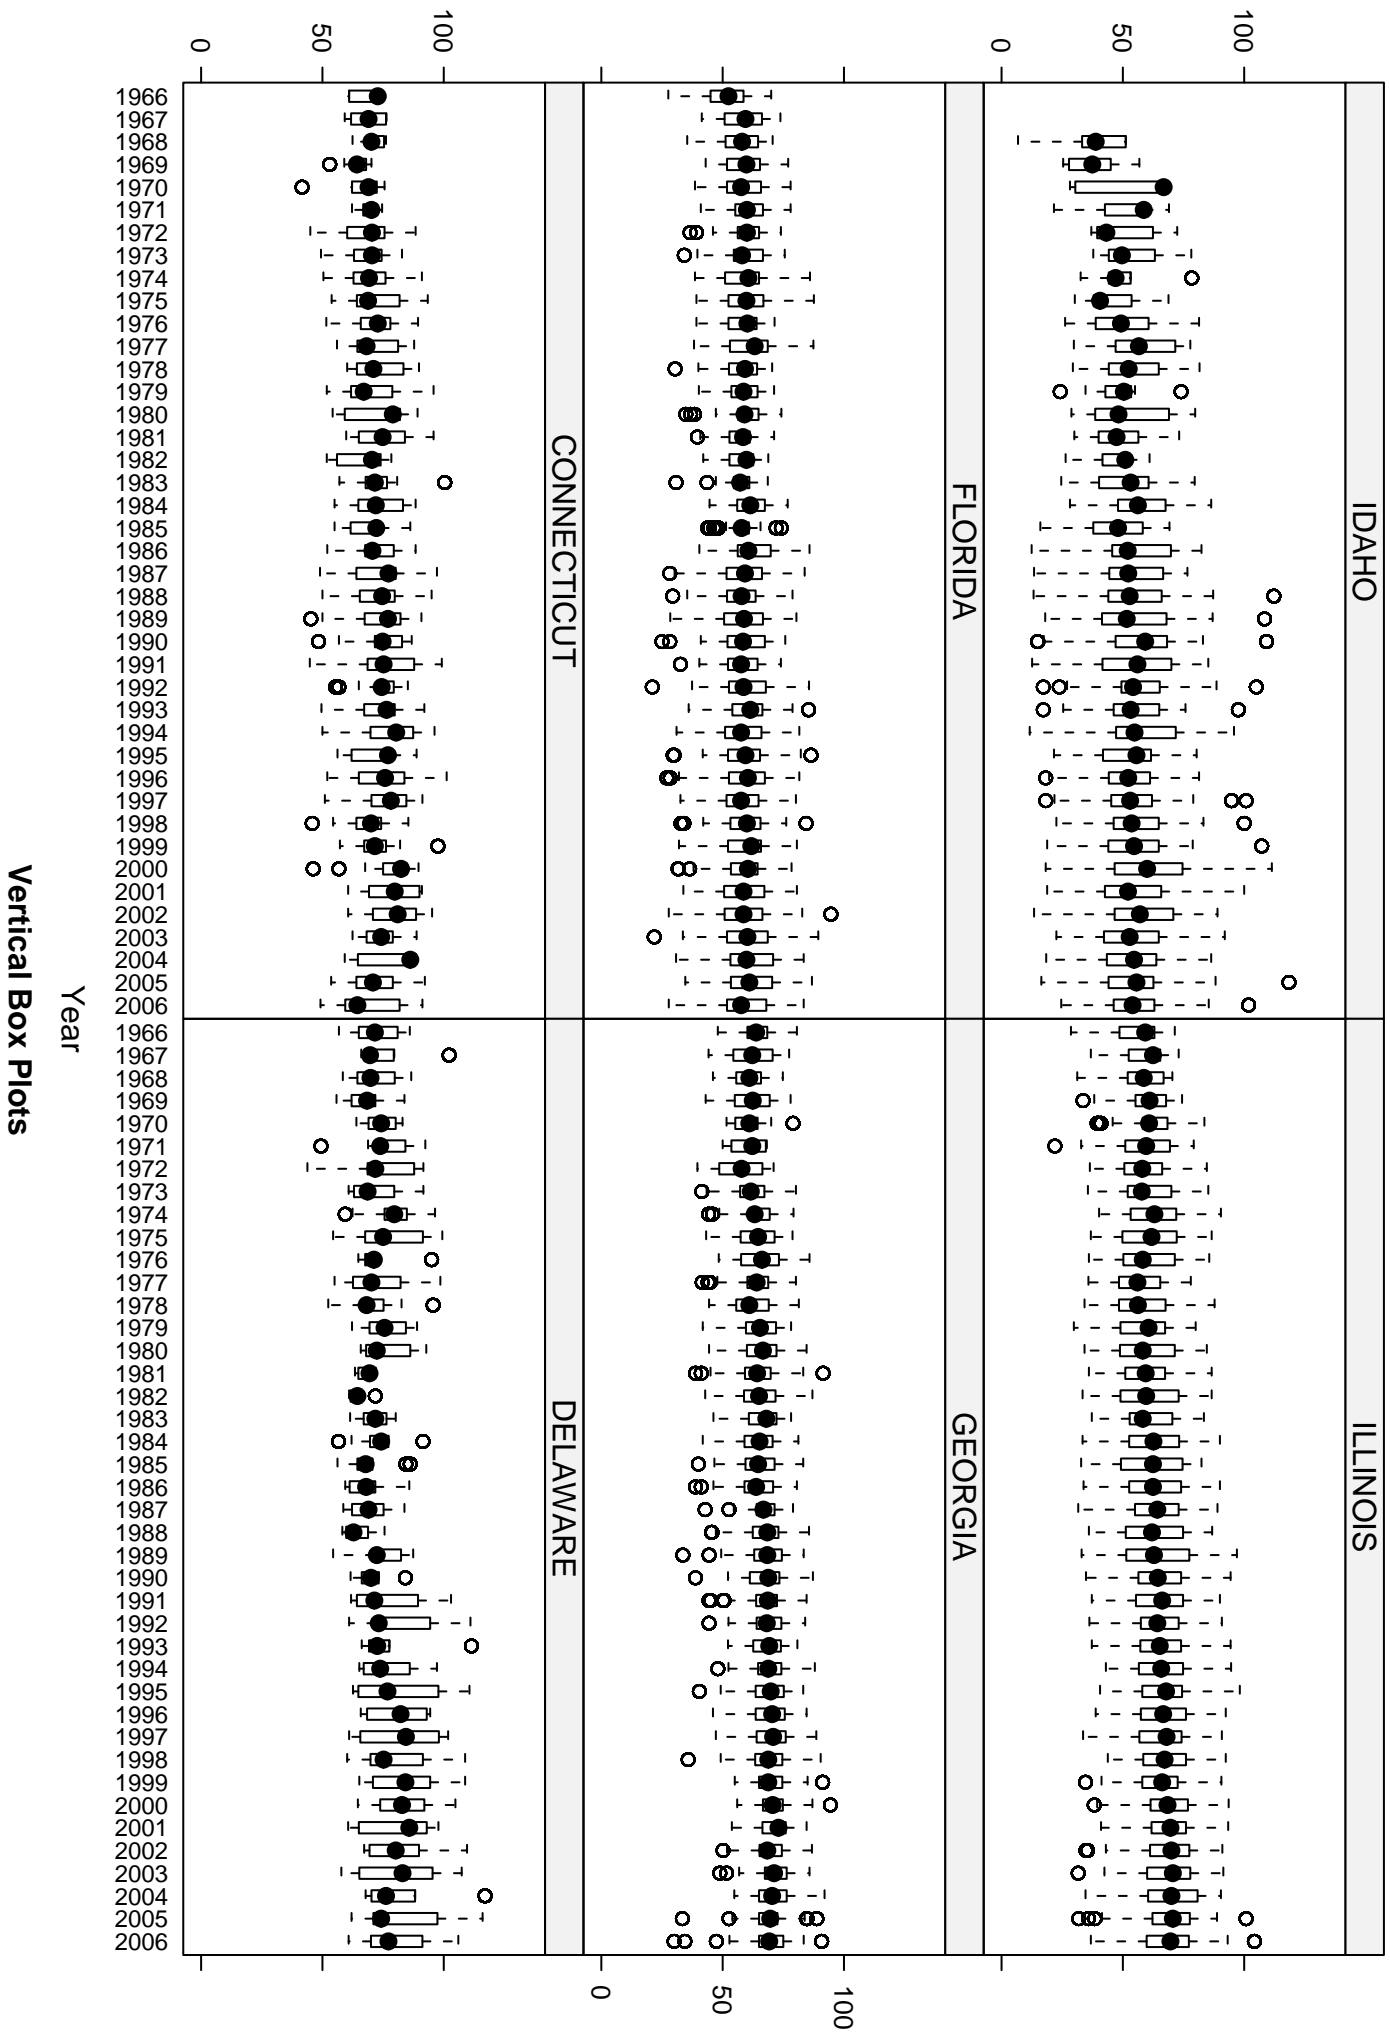

Species Richness Estimates by State

Species Richness Estimates by State

Est. Species Richness (Jack1)

Vertical Box Plots

Year

Species Richness Estimates by State

Est. Species Richness (Jack1)

Species Richness Estimates by State

Est. Species Richness (Jack1)

Species Richness Estimates by State

Est. Species Richness (Jack1)

Vertical Box Plots

Year

Species Richness Estimates by State

Est. Species Richness (Jack1)

Species Richness Estimates by State

Est. Species Richness (Jack1)

Vertical Box Plots

Year

Species Richness Estimates by State

Est. Species Richness (Jack1)

Species Richness Estimates by State

Est. Species Richness (Jack1)