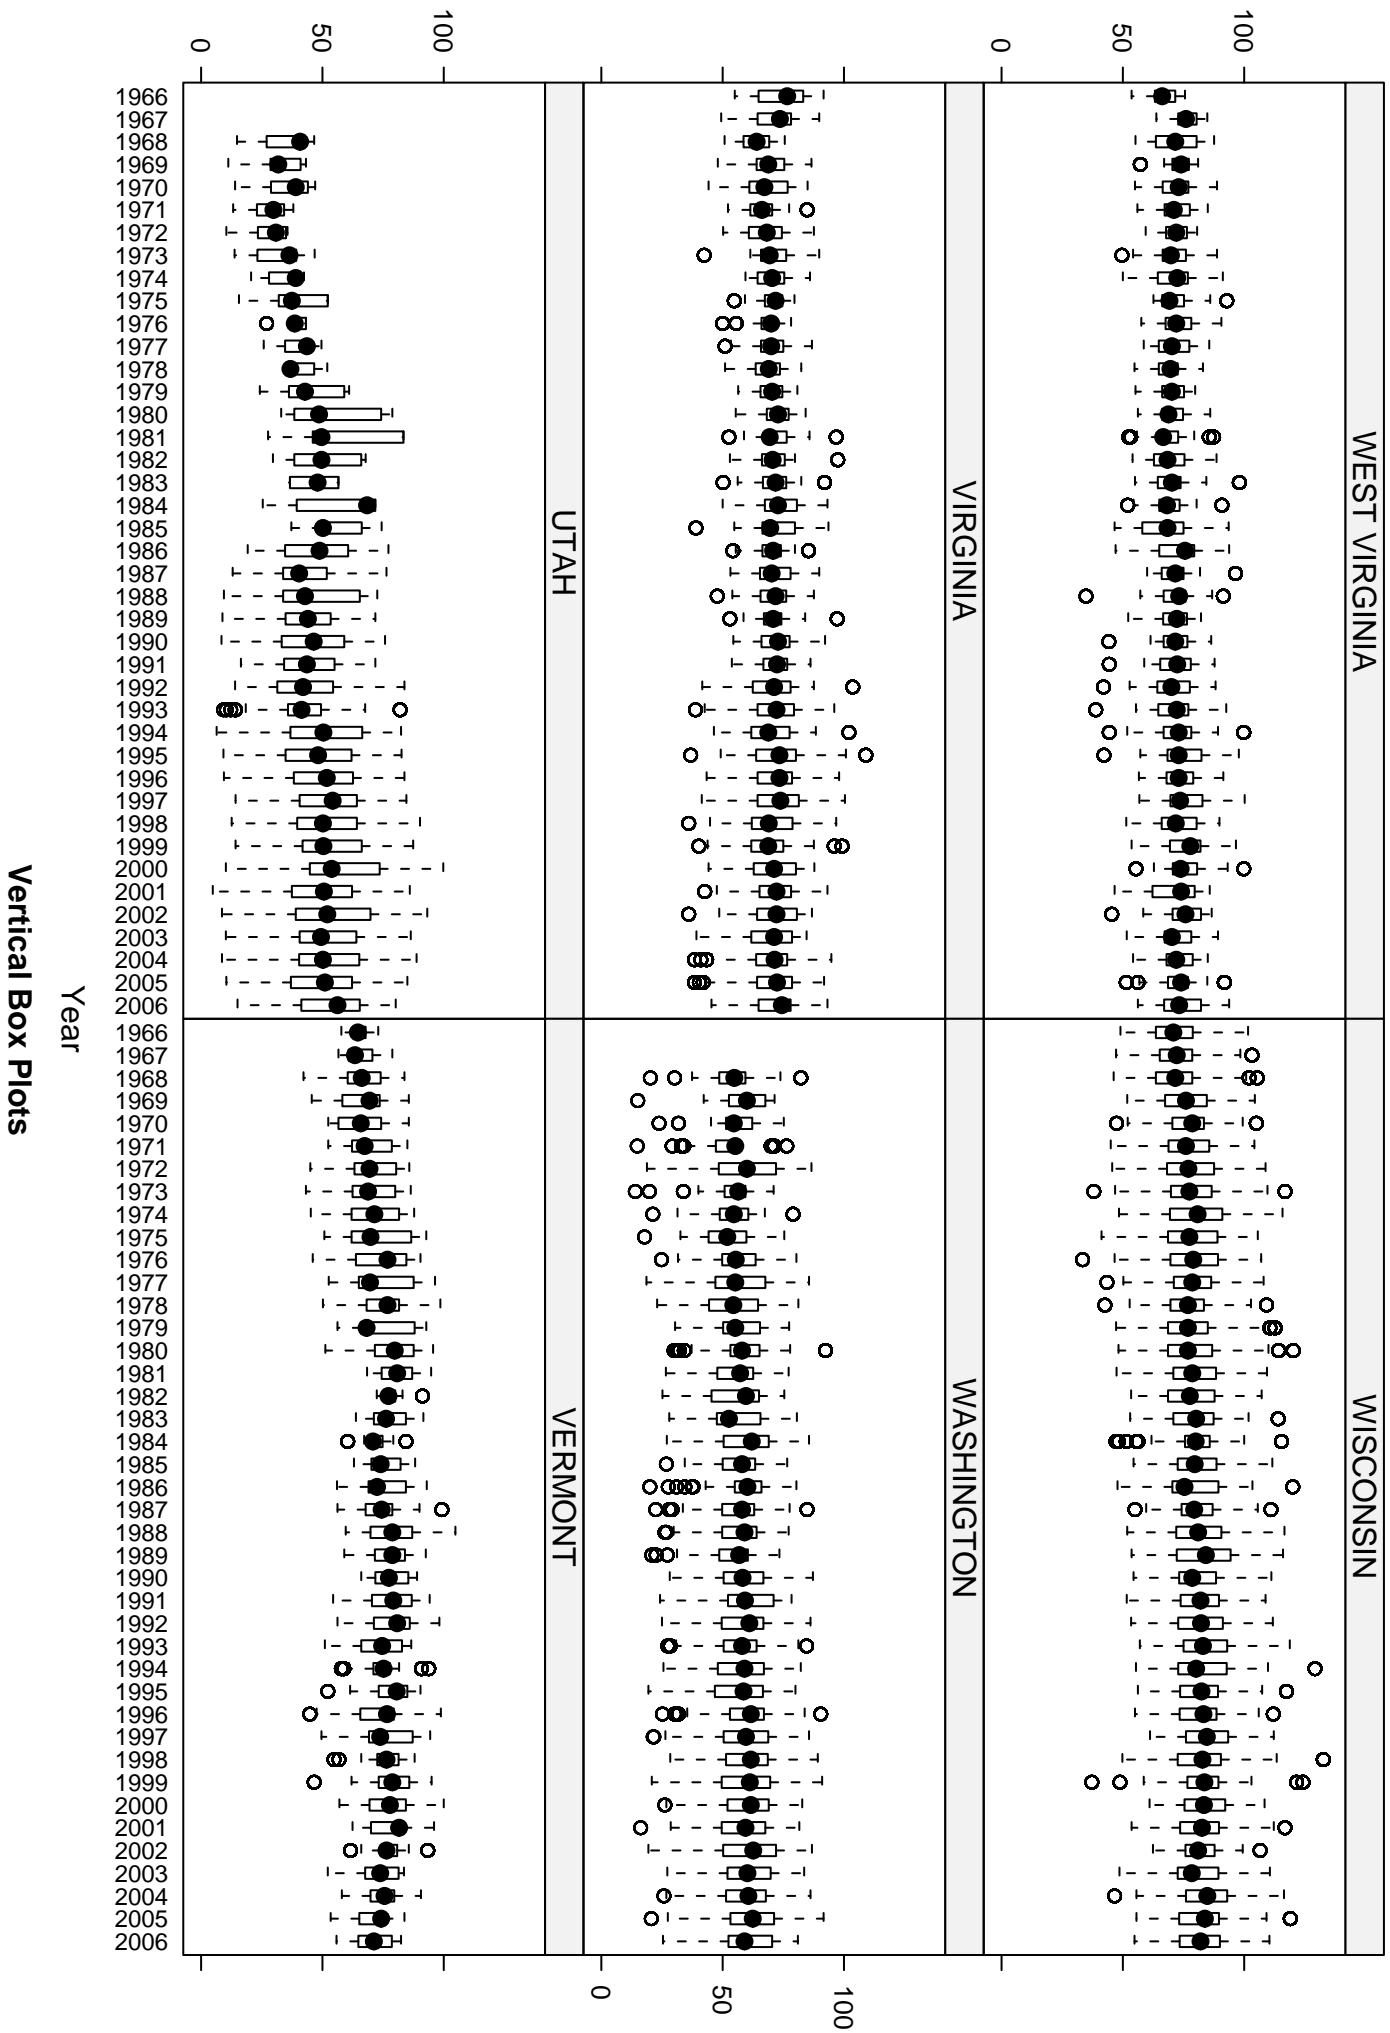

Species Richness Estimates by State

Species Richness Estimates by State

Est. Species Richness (Jack1)

Vertical Box Plots

Year

Species Richness Estimates by State

Est. Species Richness (Jack1)

Species Richness Estimates by State

Est. Species Richness (Jack1)

Species Richness Estimates by State

Est. Species Richness (Jack1)

Vertical Box Plots

Year

Species Richness Estimates by State

Est. Species Richness (Jack1)

Species Richness Estimates by State

Est. Species Richness (Jack1)

Vertical Box Plots

Year

Species Richness Estimates by State

Est. Species Richness (Jack1)

Species Richness Estimates by State

Est. Species Richness (Jack1)