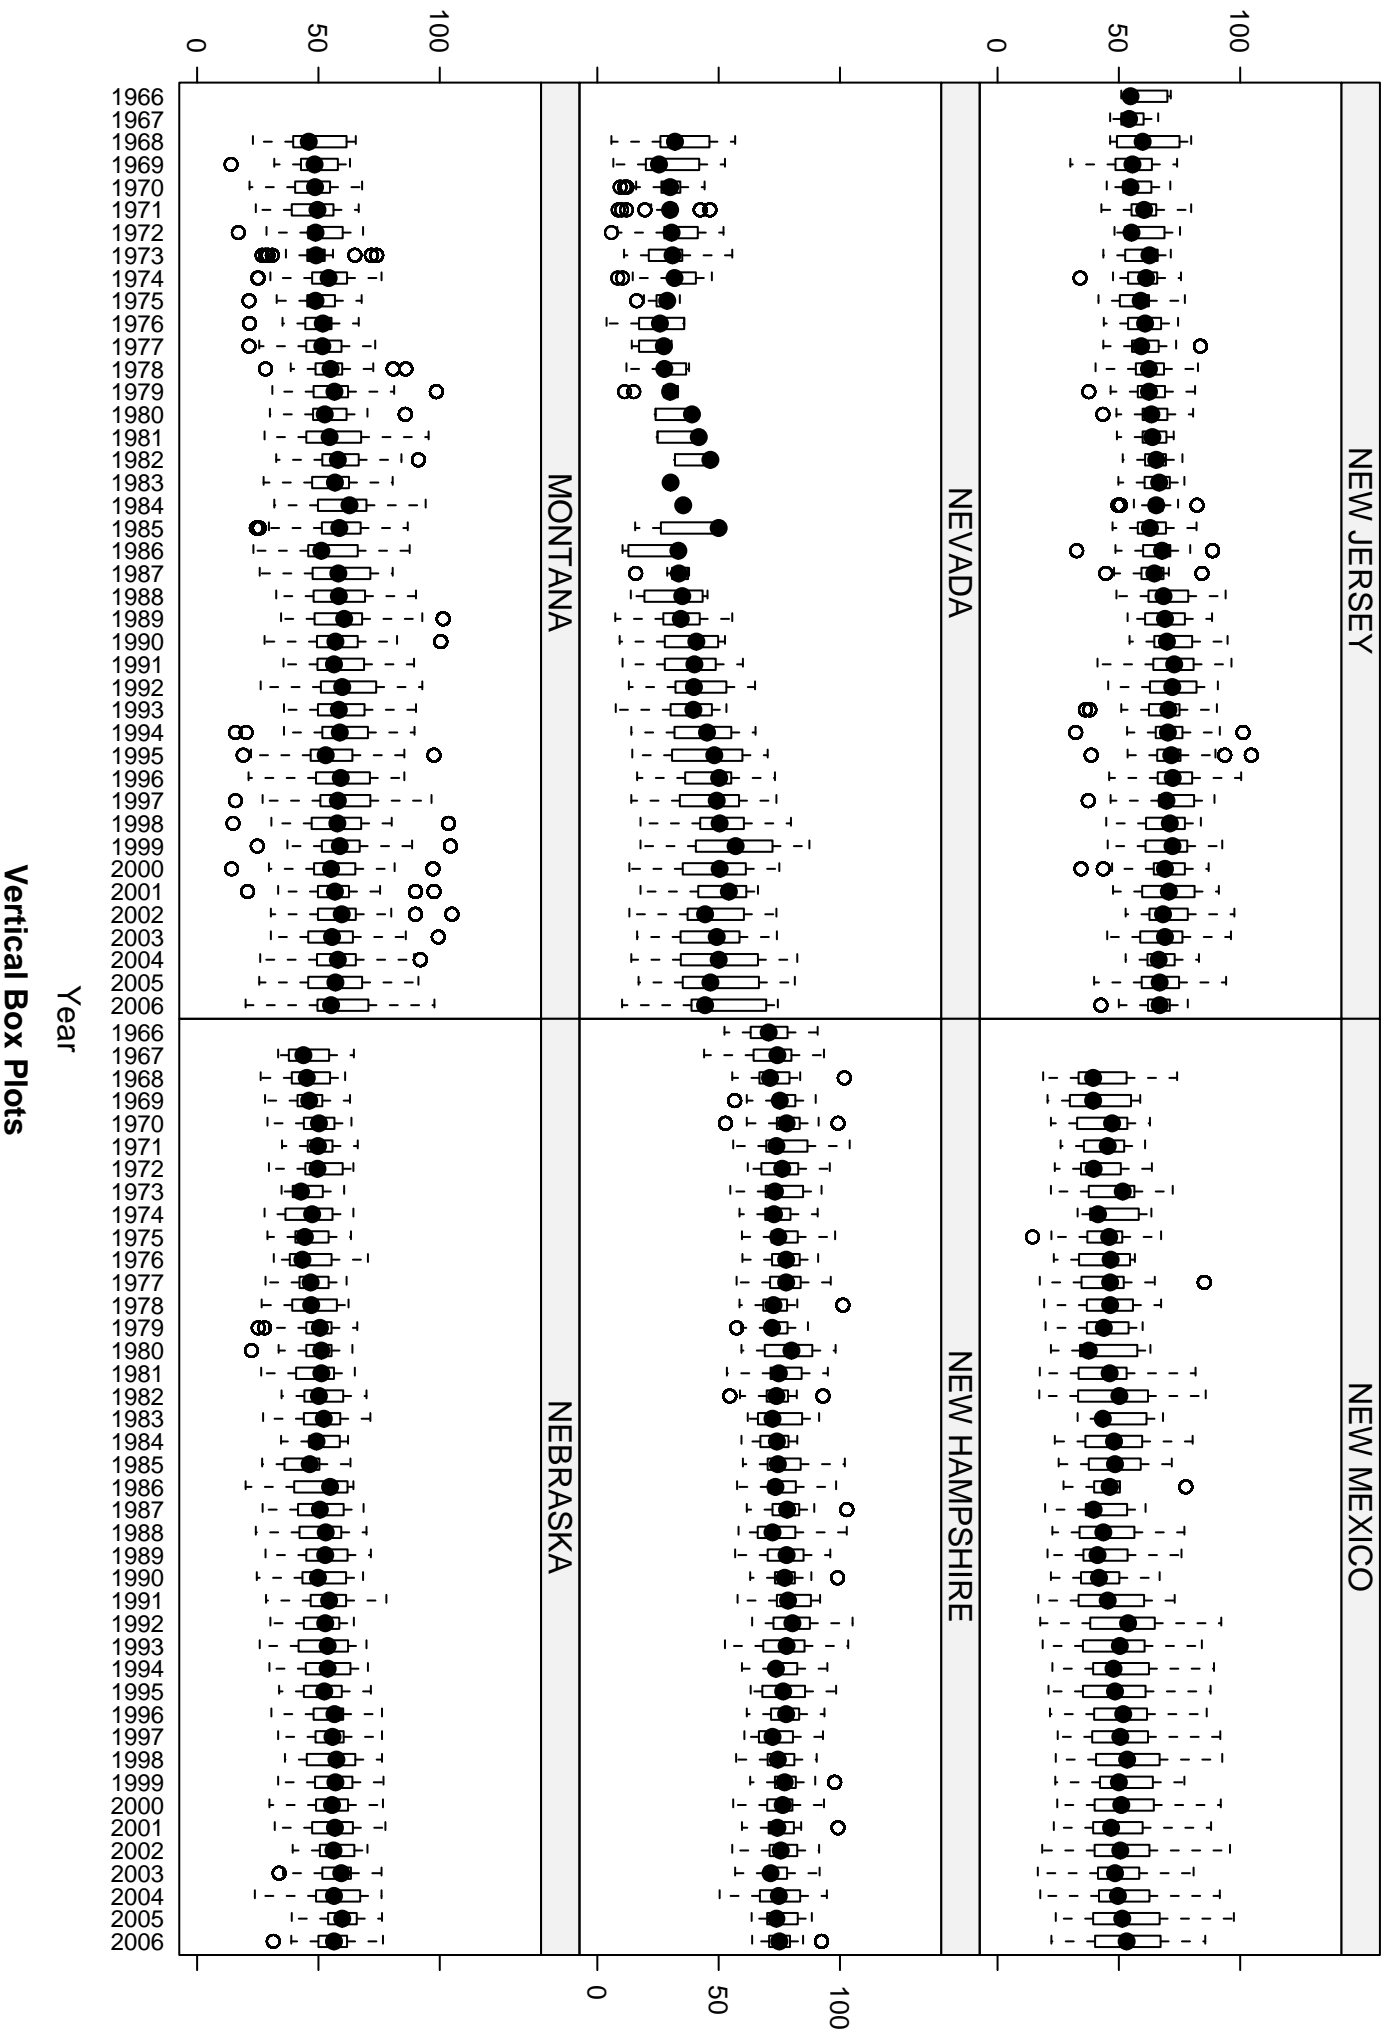

Species Richness Estimates by State

Species Richness Estimates by State

Est. Species Richness (Jack1)

Vertical Box Plots

Year

Species Richness Estimates by State

Est. Species Richness (Jack1)

Species Richness Estimates by State

Est. Species Richness (Jack1)

Species Richness Estimates by State

Est. Species Richness (Jack1)

Vertical Box Plots

Year

Species Richness Estimates by State

Est. Species Richness (Jack1)

Species Richness Estimates by State

Est. Species Richness (Jack1)

Vertical Box Plots

Year

Species Richness Estimates by State

Est. Species Richness (Jack1)

Species Richness Estimates by State

Est. Species Richness (Jack1)